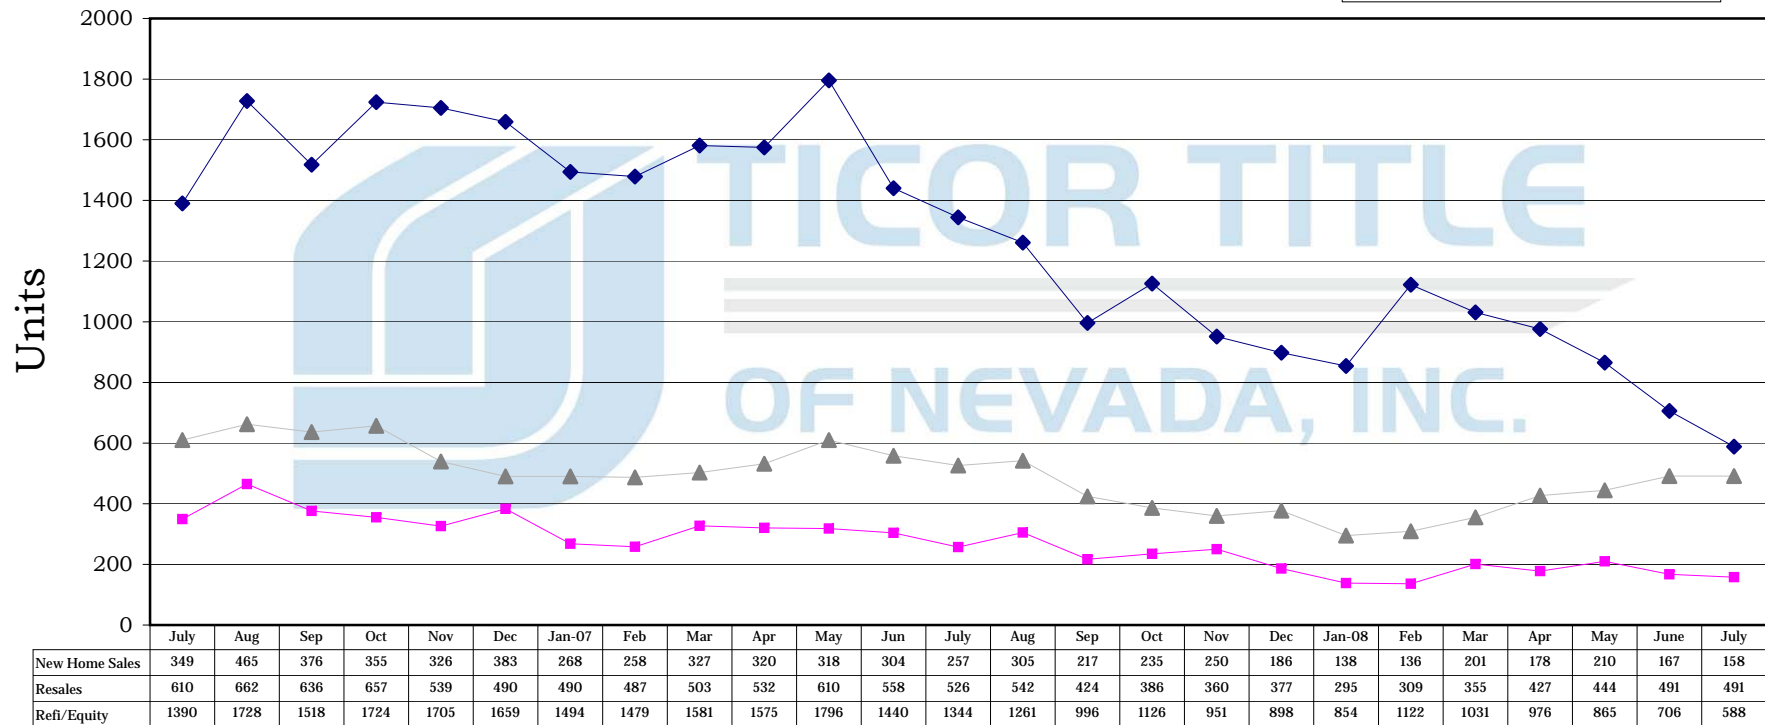

### Washoe County Insured Recording Statistics July 2006 - July 2008 Resale/NewHome/Refinance Trend

\*Ticor does not guarantee the accuracy of this data. This is for informational purposes only and is intended to view the general market trend in Washoe County.